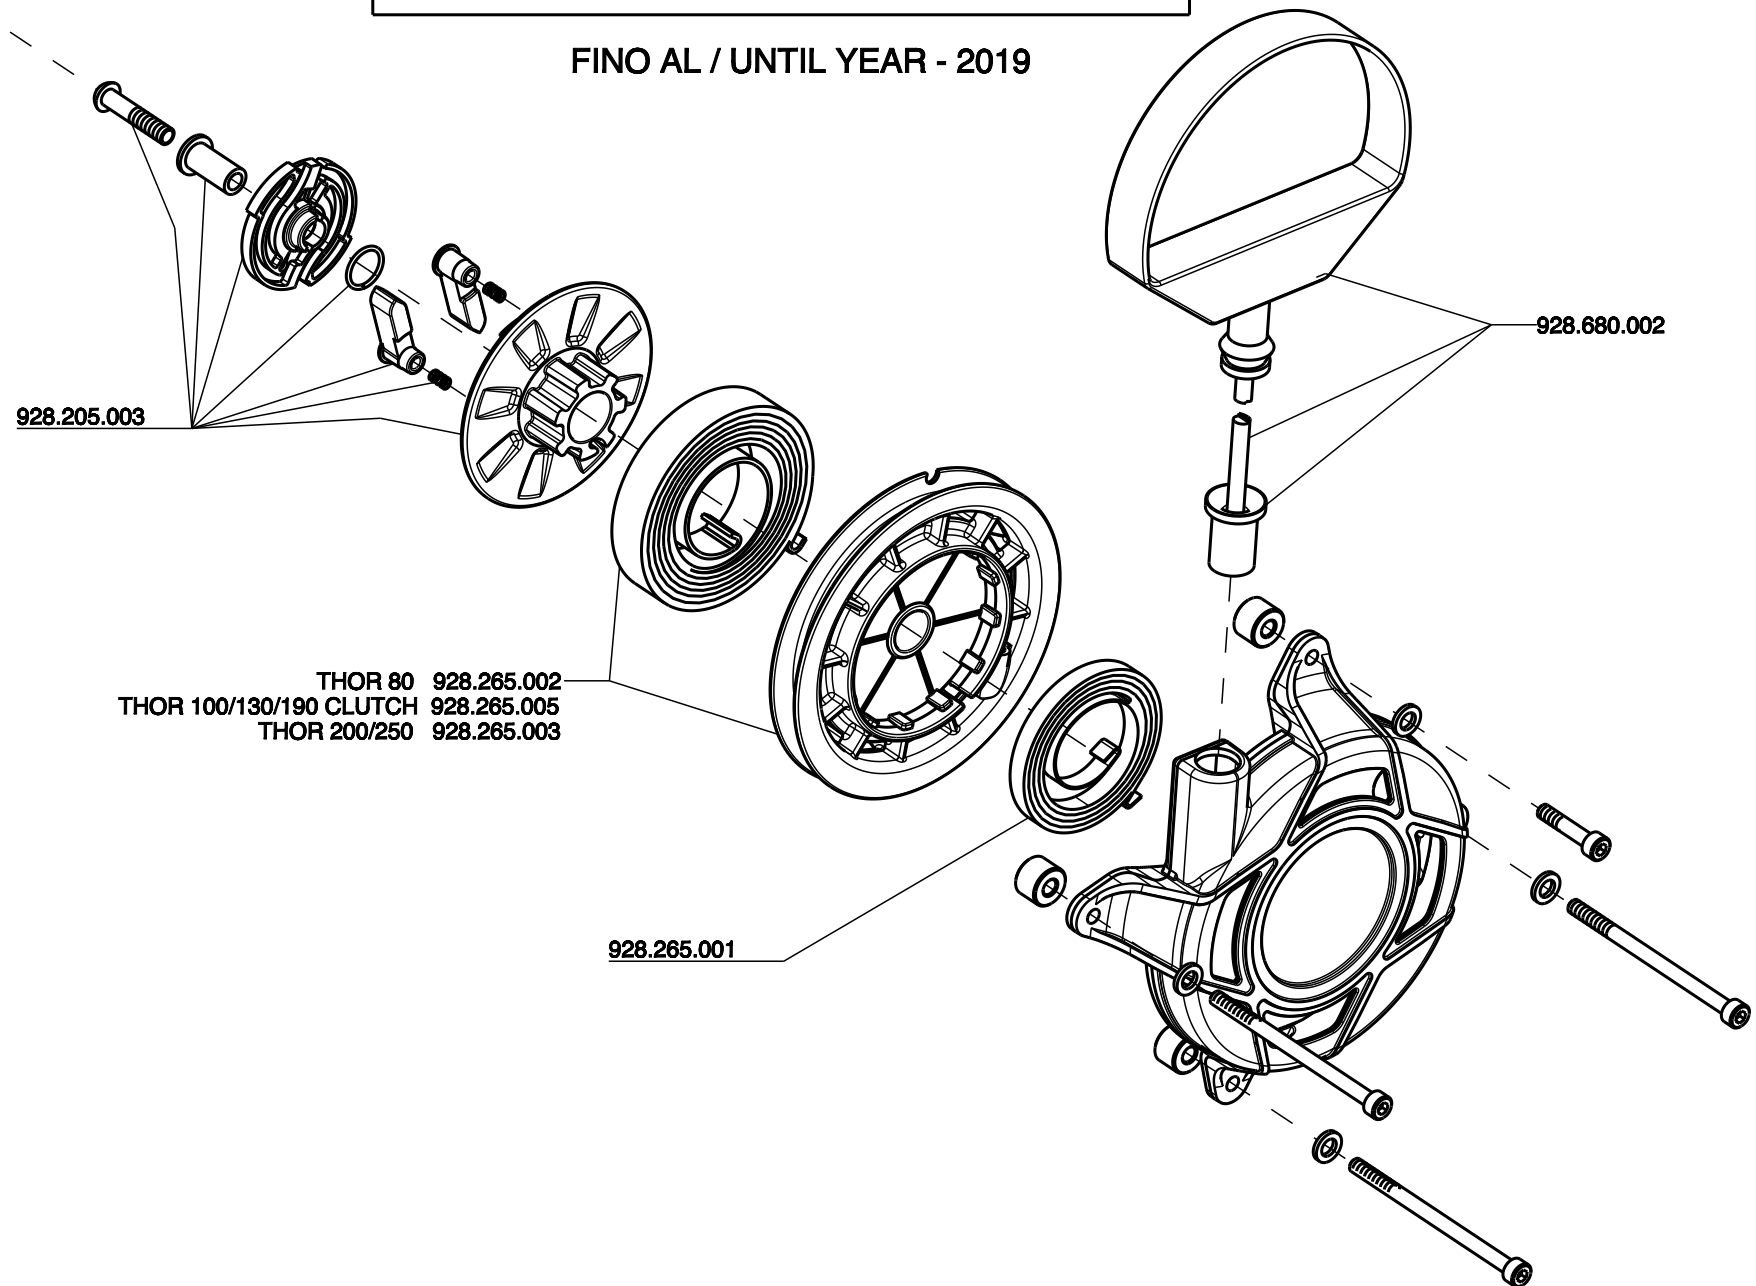

FLASH STARTER THOR 80	ITEM 928.075.016
FLASH STARTER THOR 100/130	ITEM 928.075.018
FLASH STARTER THOR 190 CLUTCH	ITEM 928.075.020
FLASH STARTER THOR 200/250	ITEM 928.075.021

FINO AL / UNTIL YEAR - 2019

THOR 80 928.265.002
 THOR 100/130/190 CLUTCH 928.265.005
 THOR 200/250 928.265.003