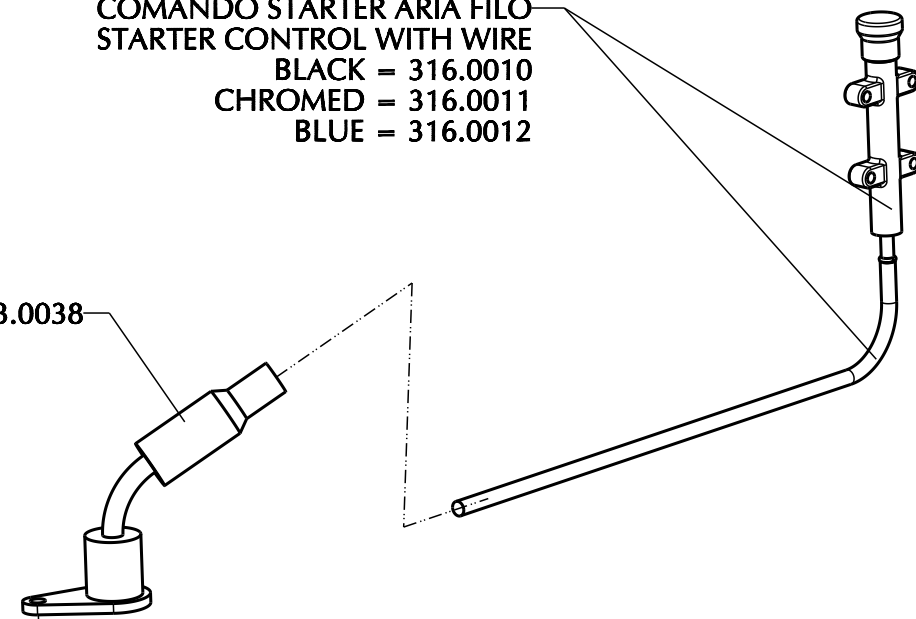

COMANDO STARTER ARIA FILO
 STARTER CONTROL WITH WIRE
 BLACK = 316.0010
 CHROMED = 316.0011
 BLUE = 316.0012

343.0038

928.440.026

928.440.024

928.440.021

928.355.003

928.245.003
 with main jet 128

MAIN JETS CODE / CODICE GETTI:

362.0004 = from 100 to 118

362.0005 = from 120 to 138

GASKETS SET / SERIE GUARNIZIONI 928.355.005